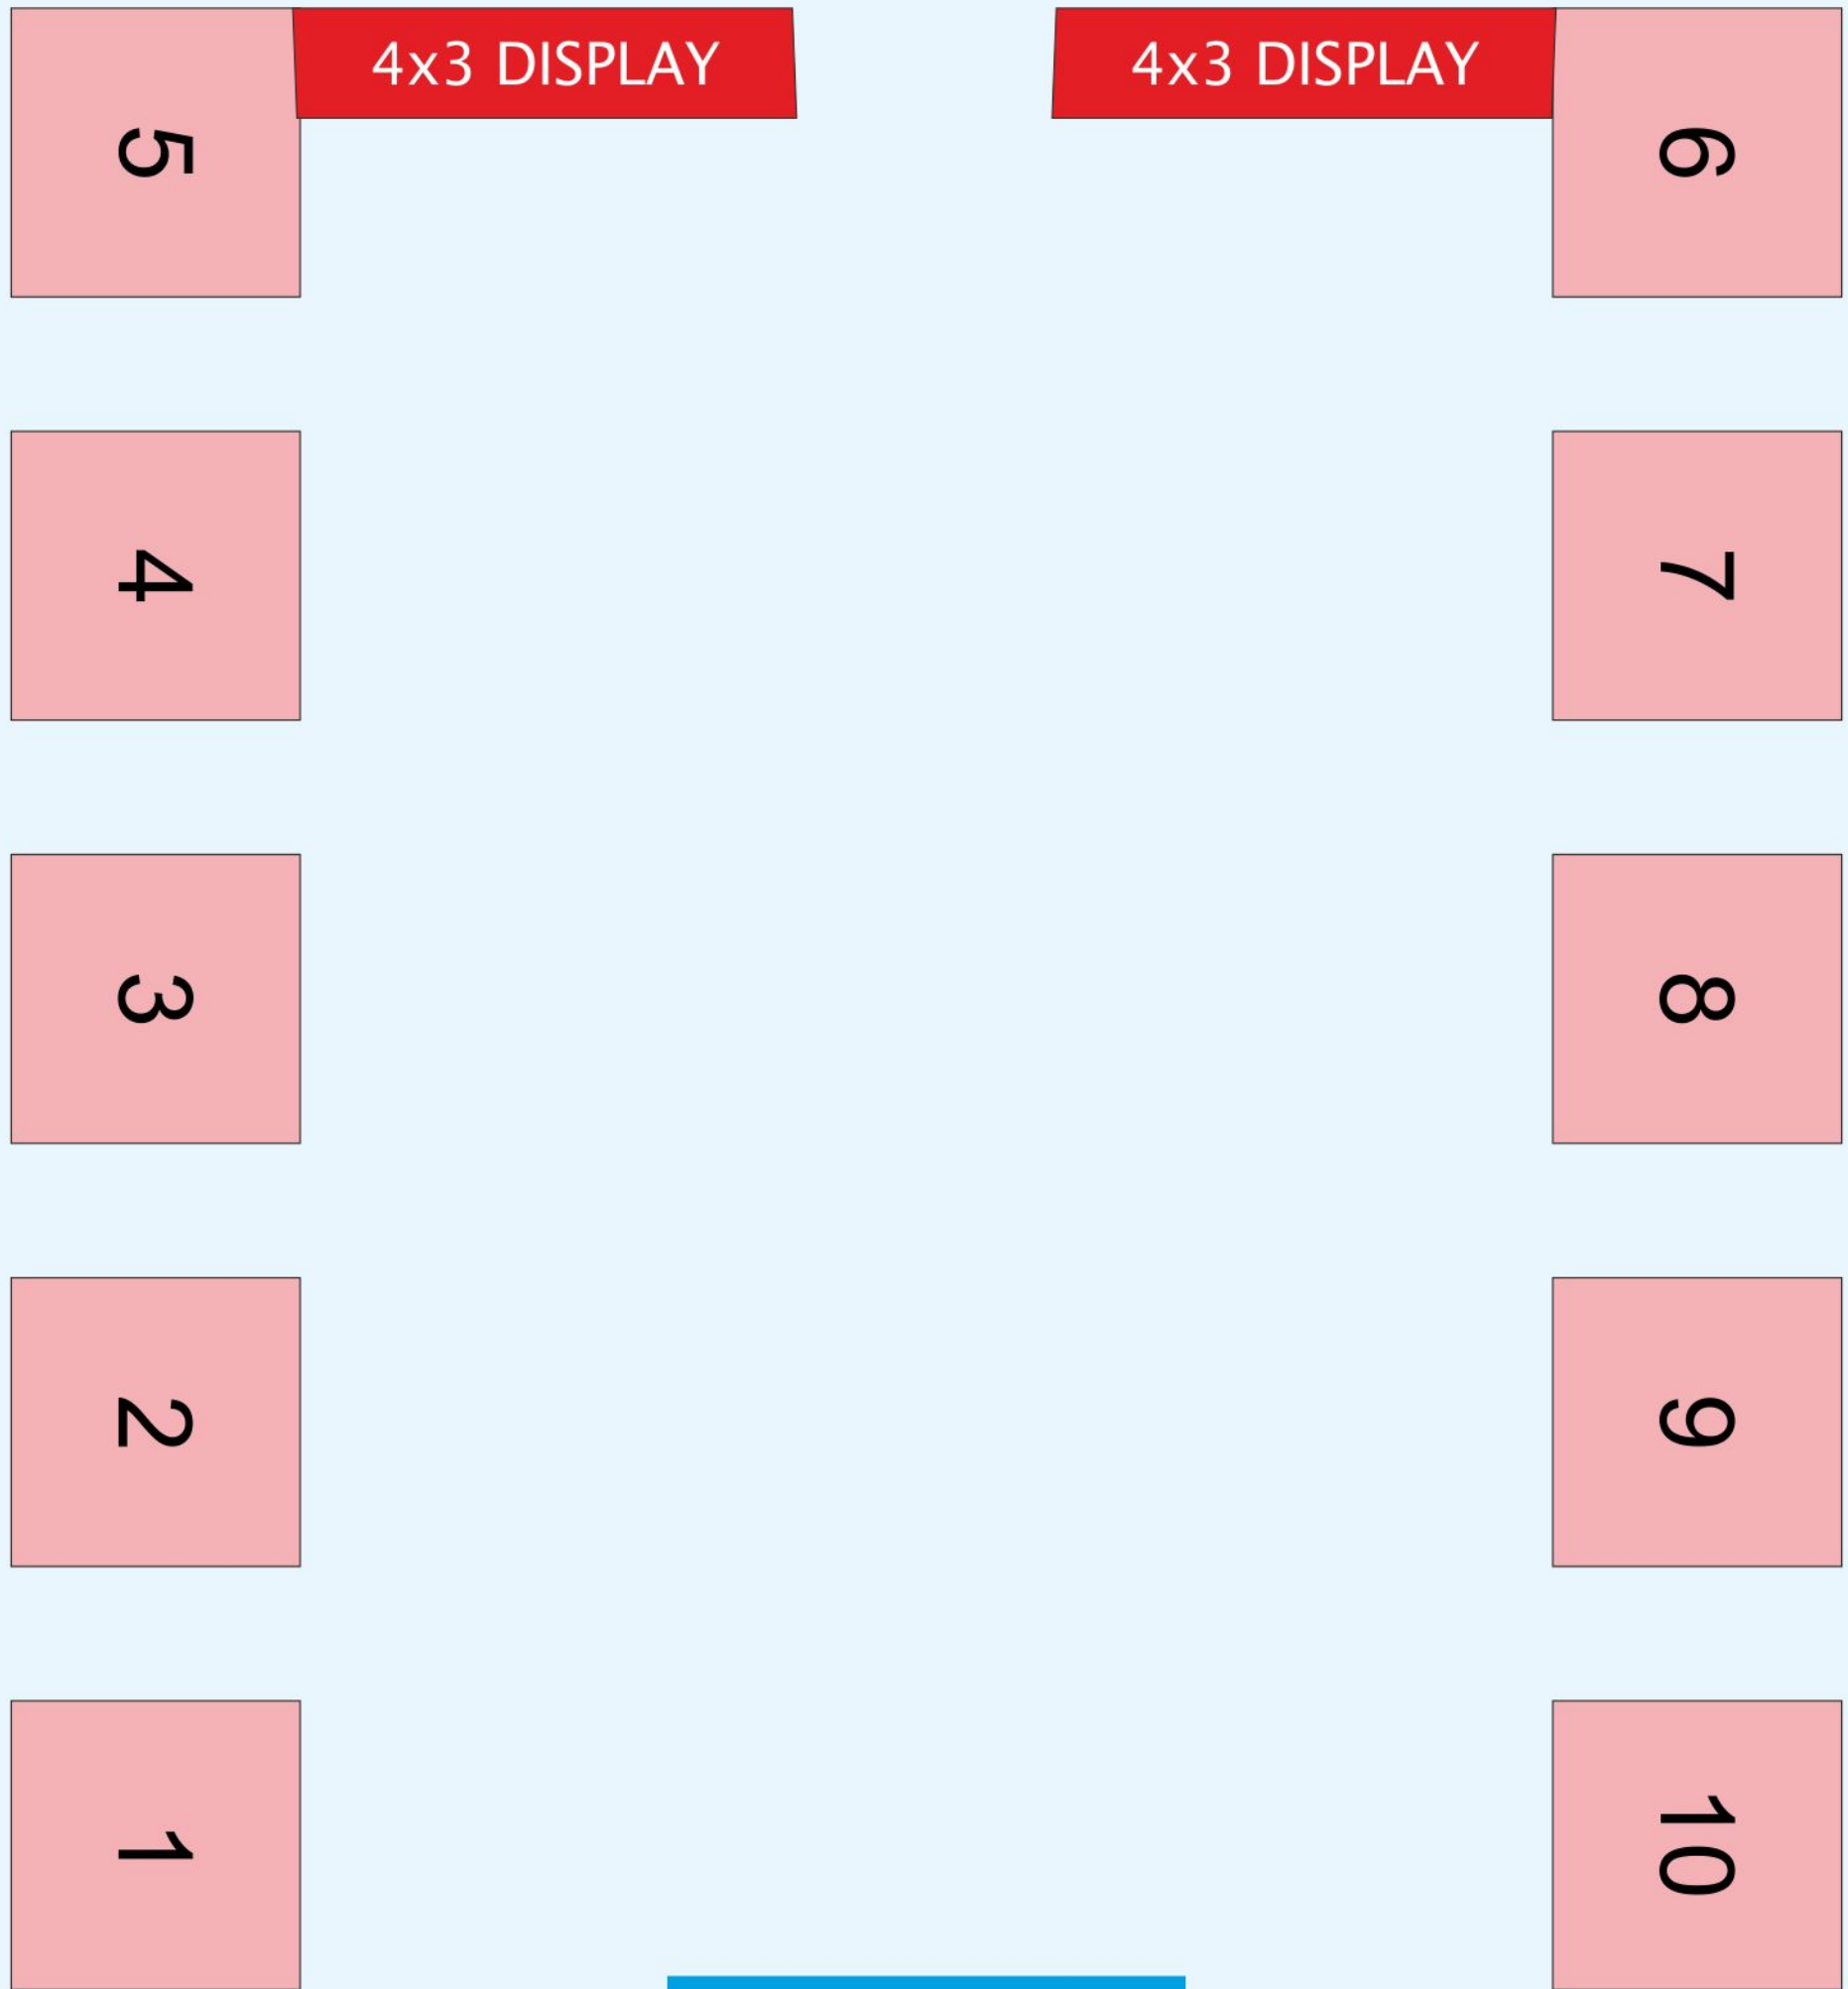

SITA IT EXPO 2024

19th - 22nd JANUARY 2024

Time: 10 AM TO 9 PM

Venue:
VanitaVishram Ground, AthwaGate, Surat.

COMPANY DOME - 2

STALL DETAILS	STALL NO(S)	PRICE
192 Sq. Feet 16 ft Wide x 12 ft Depth	1 & 10	136000
192 Sq. Feet 16 ft Wide x 12 ft Depth	5 & 6	136000
192 Sq. Feet 16 ft Wide x 12 ft Depth	2-3,4-7,8,9	120000